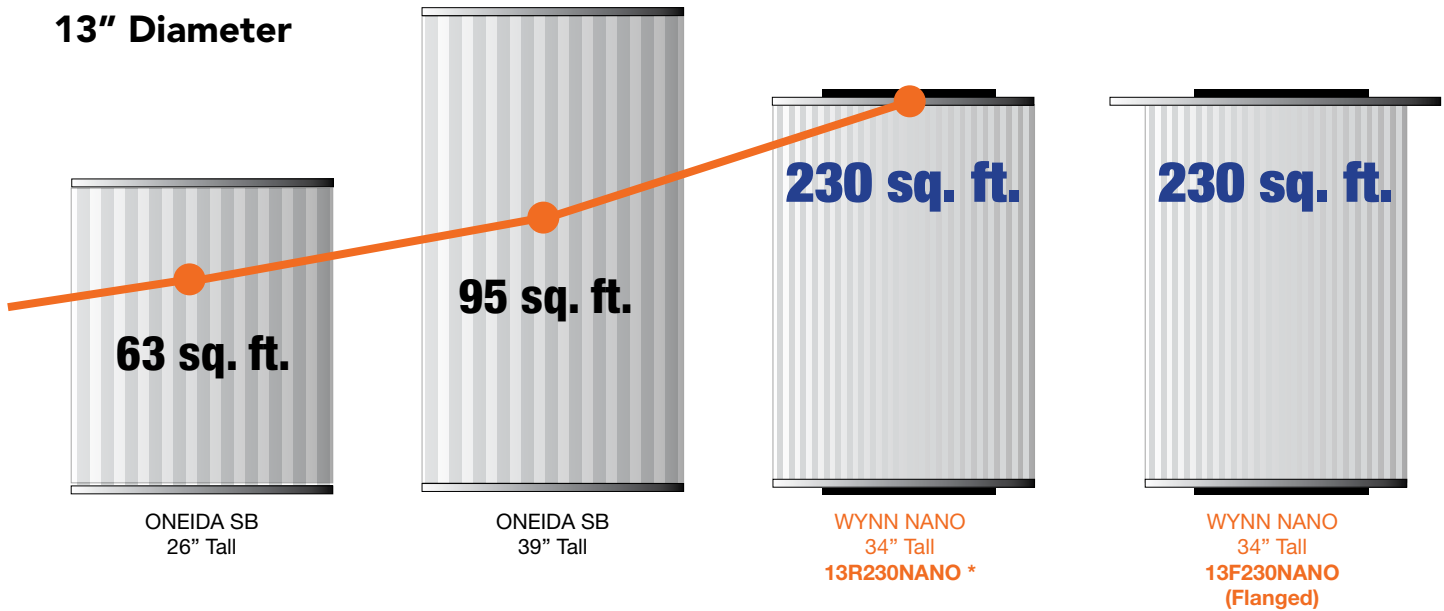

Cyclone Filters

Surface Area Comparison Charts

13" Diameter

18" Diameter

• FILTERS ARE DIRECTLY INTERCHANGABLE •

* Unlike the 18R220NANO filters, these filters do not have a "J" bolt shelf. IF applicable, filing of "J" bolt tips may be necessary. Remember — doubling the surface area of a filter results in a four fold decrease in pressure.