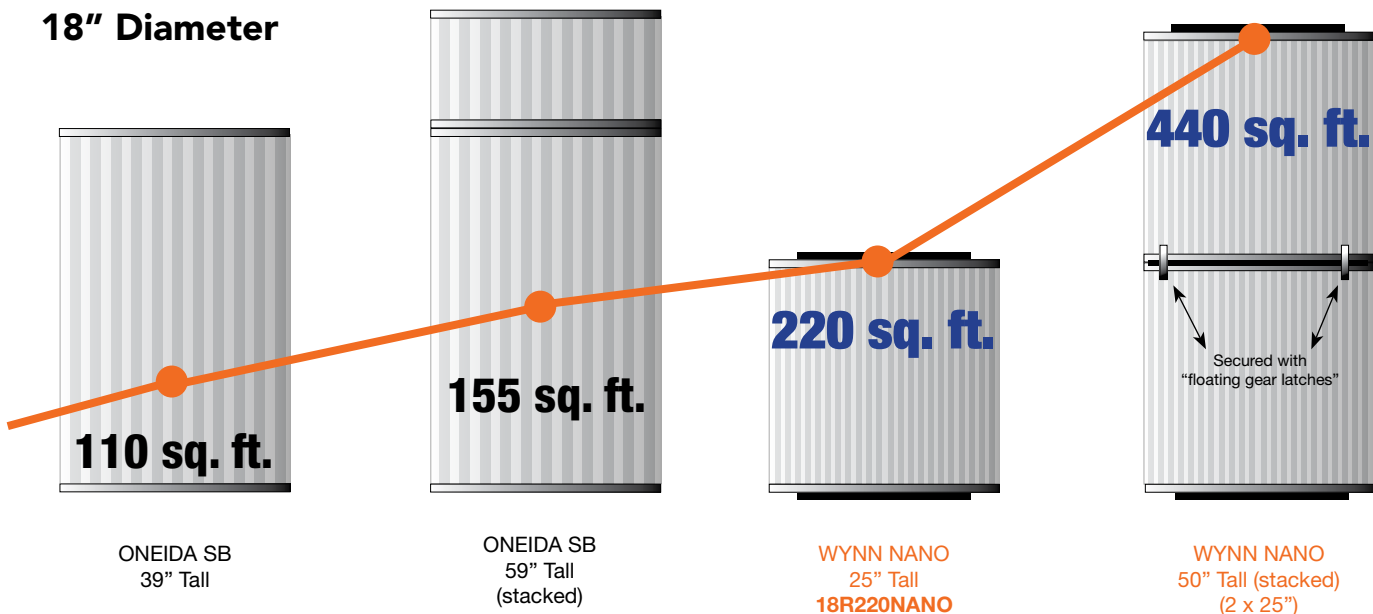

Cyclone Filters

Surface Area Comparison Charts

13" Diameter

18" Diameter

• FILTERS ARE DIRECTLY INTERCHANGABLE •

* Unlike the 18R220NANO filters, these filters do not have a "J" bolt shelf. IF applicable, filing of "J" bolt tips may be necessary. Remember — doubling the surface area of a filter results in a four fold decrease in pressure.